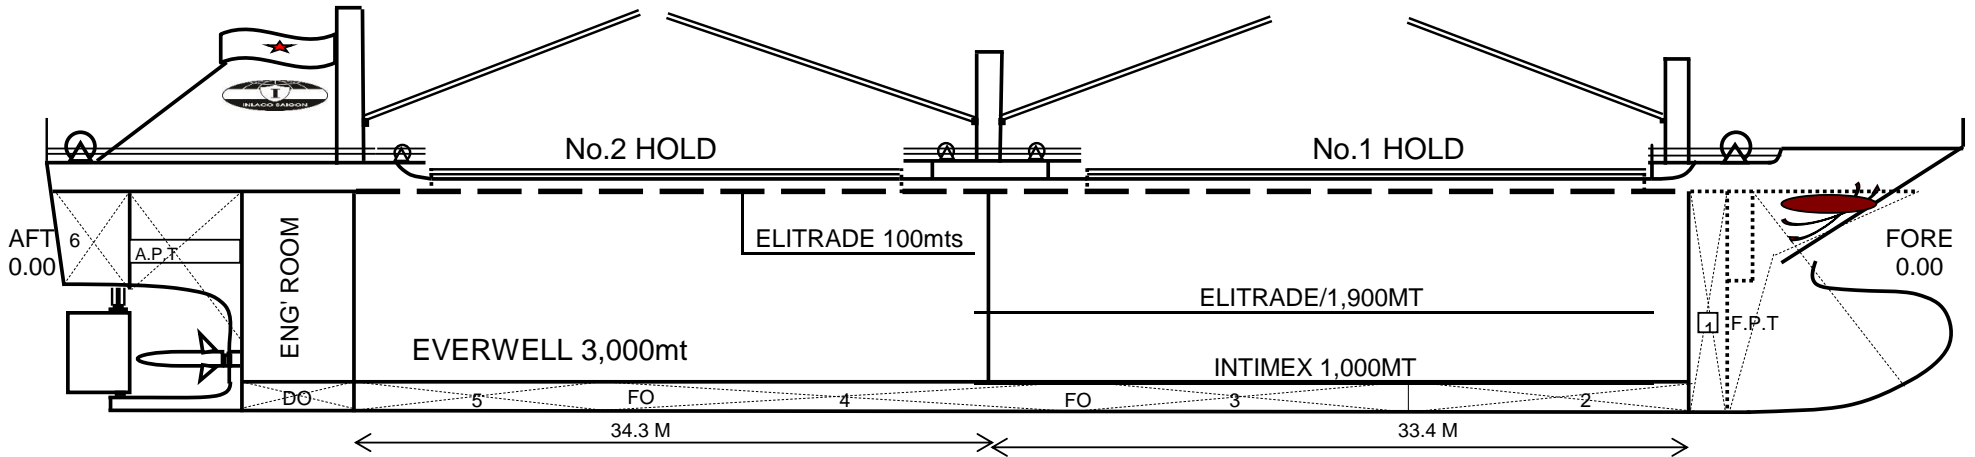

PRE-STOWAGE PLAN

Ship'name	VIEN DONG 09	
Voyage	KT 15/21	
Flag	VIET NAM	
L/Port	HO CHI MINH -VIET NAM	
D/Port	ILOILO- PHILIPPINE	
Cargo	RICE IN BAGS	
Quantity	6,000.00	MTS

CHIEF OFFICER

MASTER OF M/V VIEN DONG 09